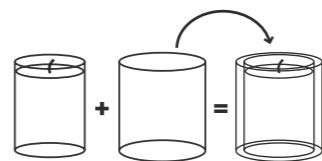

Relight® concept

The Relight® concept combines style with ease of use. These stylish holders can be easily refilled with our special Relight® refills, that are available in many colours and designs.

- Perfectly fitting into any interior
- Easily adding colour accents, through the coloured refills
- Easily refillable

Combine style with ease of use

Relight® holders & holder outdoor

The stylish Relight® holders are available in different shapes

- Refills made especially for the Relight® holder

The modern Relight® holder outdoor is very stable and weatherproof

- Specially developed for outdoor use
- It is unbreakable
- You can easily change the colour or print

For outdoor use