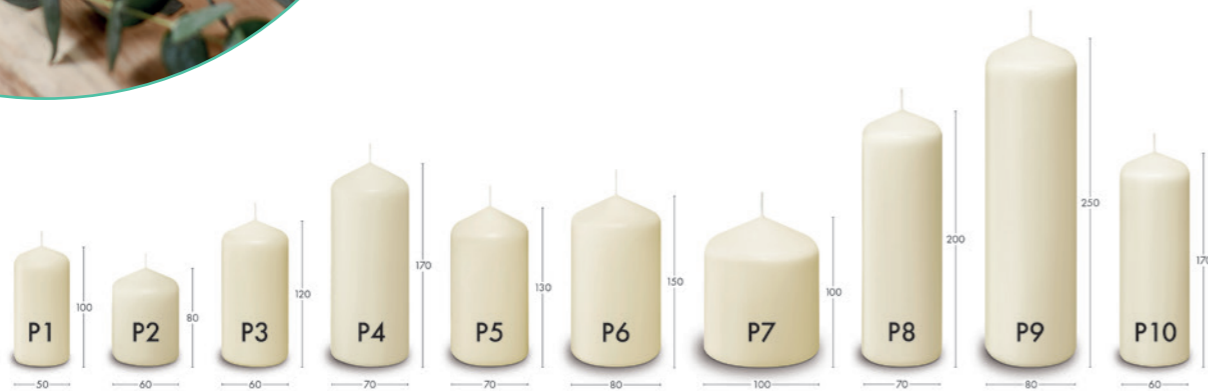

Pillar candles

Classic and elegant, pillar candles provide hours of soft light and bring a warm atmosphere to your table.

- clean burning
- palm oil free
- 0% animal fat
- cotton wick

- **Large flame and soft light**
- **Non-drip, no sooting**
- **They bring a warm and traditional atmosphere to any interior**
- **Available in various diameters and colours**

Color chart

- 02 white
- 05 ivory

100/48 MM TRAY 20
1034 1251 35 **
1 trays/240 oc
Burning time 20 hours
** 02, 05

80/58 MM TRAY 12
1034 1310 25 **
1 trays/323 oc
Burning time 17 hours
** 02, 05

120/58 MM TRAY 12
1034 1340 25 **
1 trays/228 oc
Burning time 33 hours
** 02, 05

170/58 MM TRAY 12
1034 1470 25 05
1 trays/171 oc
Burning time 54 hours
ivory

130/68 MM TRAY 12
1034 1440 25 **
1 trays/154 oc
Burning time 43 hours
** 02, 05

170/68 MM TRAY 12
1034 1364 25 **
1 trays/126 oc
Burning time 62 hours
** 02, 05

200/68 MM TRAY 6
1034 1557 15 **
1 trays/182 oc
Burning time 80 hours
** 02, 05

150/78 MM TRAY 6
1034 1535 15 **
1 trays/189 oc
Burning time 70 hours
** 02, 05

250/78 MM TRAY 6
1034 1668 15 05
1 trays/126 oc
Burning time 125 hours
ivory

100/98 MM TRAY 6
1034 1740 15 05
1 trays/192 oc
Burning time 45 hours
ivory